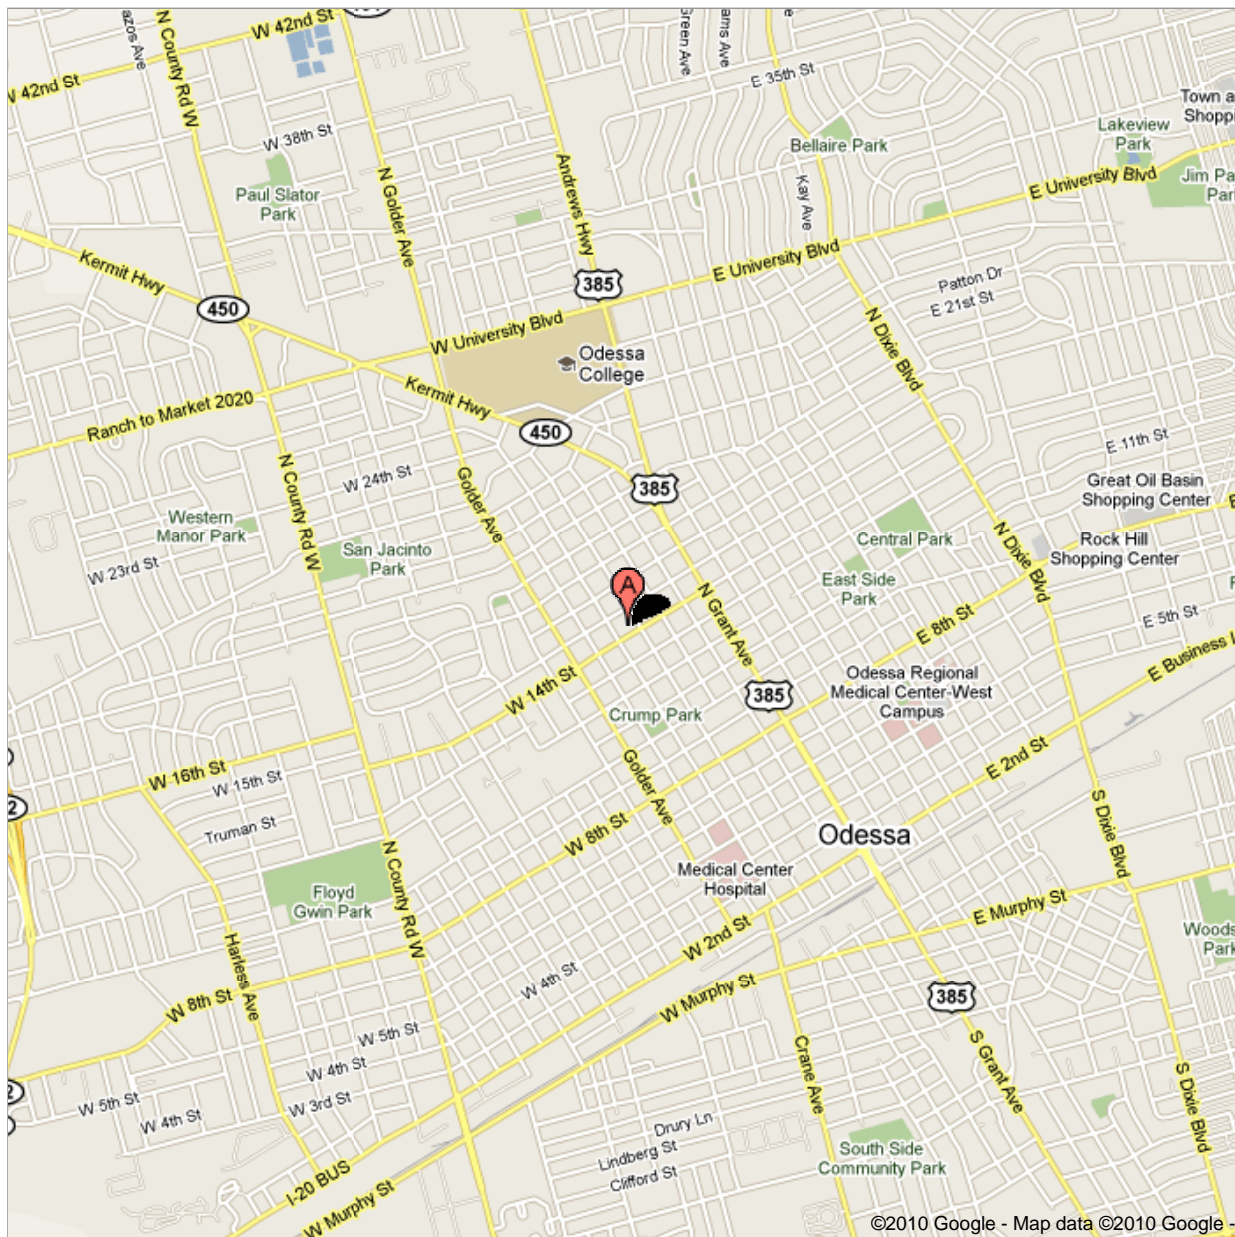

Address **N Sam Houston Ave / W 14th St**

Address is approximate

**Save trees. Go green!**  
Download Google Maps on your phone at [google.com/gmm](http://google.com/gmm)

Address **1401 N Sam Houston Ave**  
**Odessa, TX 79761**

Get Google Maps on your phone

Text the word "GMAPS" to 466453

Address **1401 N Sam Houston Ave**  
**Odessa, TX 79761**

Notes

©2010 Google - Map data ©2010 Google -